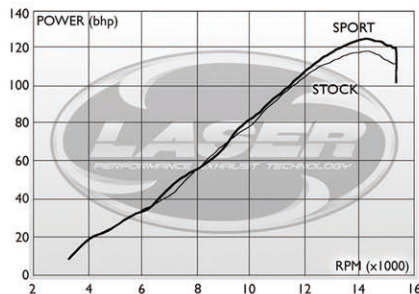

POWERCURVE

ADDITIONAL INFORMATION